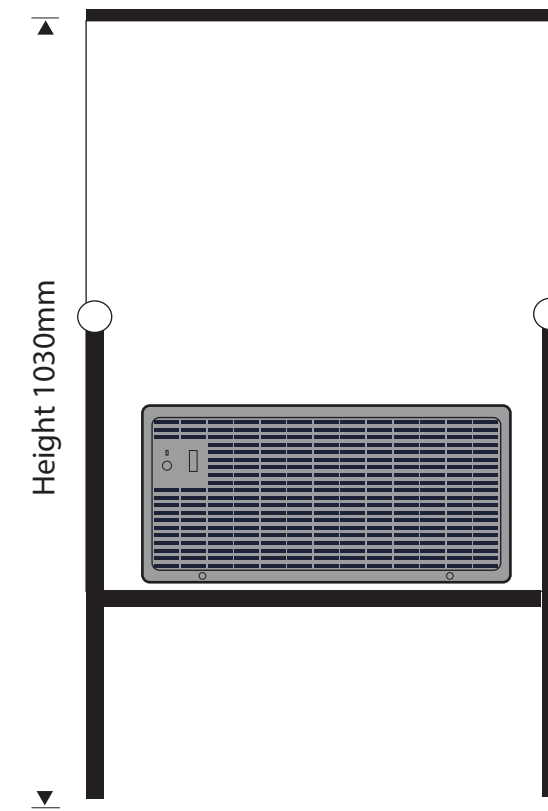

URBAN CLASSIC ICE CREAM CART

TRICYCLES / BRANDED BICYCLES
PROMOTIONS / EVENTS

1010mm Width
x 730mm Height

1010mm Width
x 730mm Height

625mm Width
x 730mm Height

T: 0333 455 9072

M: 07939 965950

E: info@urbantricycles.co.uk