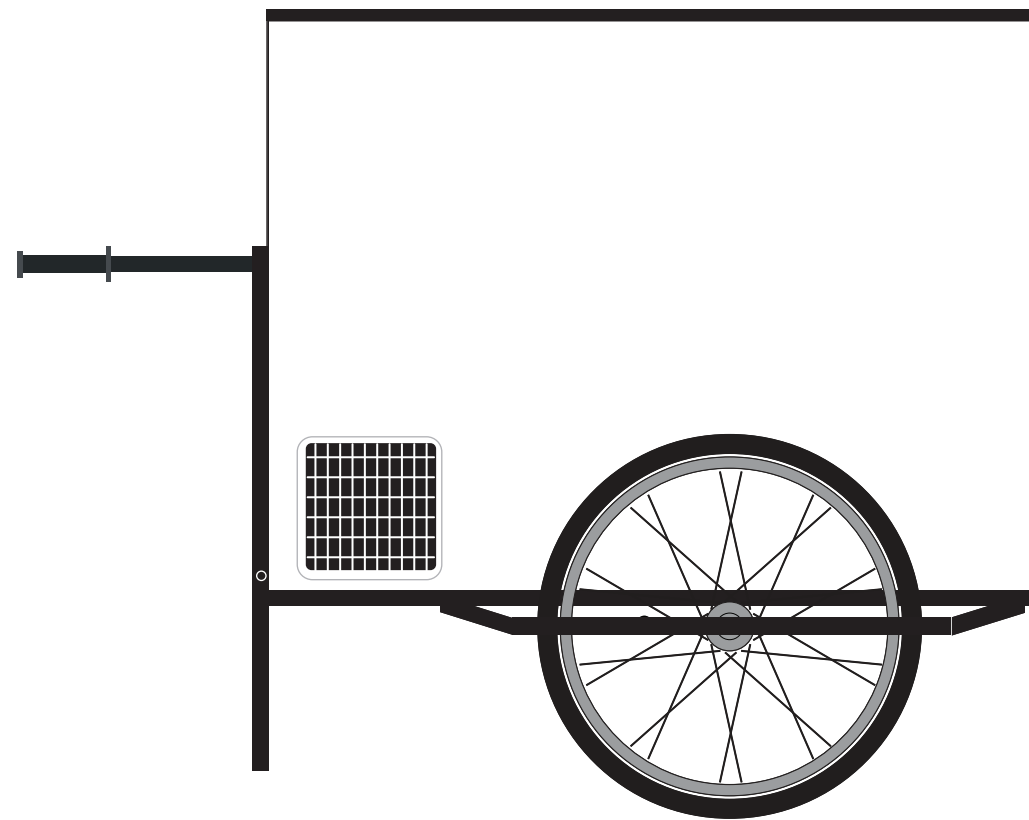

URBAN CLASSIC ICE CREAM CART

TRICYCLES / BRANDED BICYCLES
PROMOTIONS / EVENTS

1010mm Width
x 730mm Height

1010mm Width
x 730mm Height

625mm Width
x 730mm Height

T: 0333 455 9072

M: 07939 965950

E: info@urbantricycles.co.uk