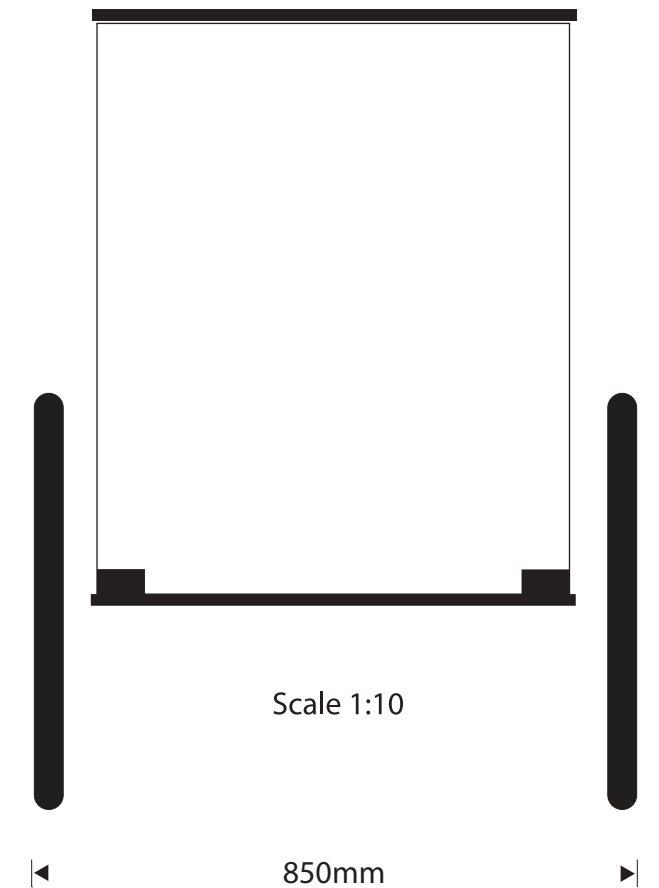

URBAN CLASSIC ICE CREAM CART

TRICYCLES / BRANDED BICYCLES
PROMOTIONS / EVENTS

1010mm Width
x 730mm Height

1010mm Width
x 730mm Height

625mm Width
x 730mm Height

T: 0333 455 9072

M: 07939 965950

E: info@urbantricycles.co.uk