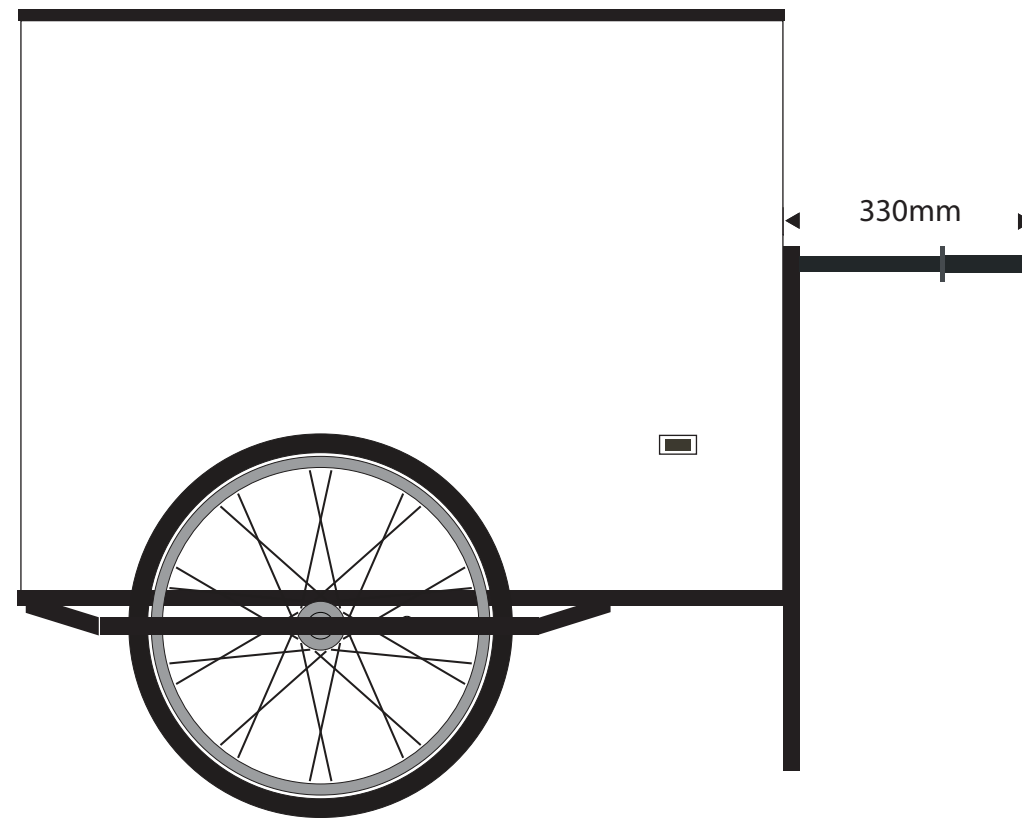

URBAN CLASSIC ICE CREAM CART

TRICYCLES / BRANDED BICYCLES
PROMOTIONS / EVENTS

1010mm Width
x 730mm Height

1010mm Width
x 730mm Height

625mm Width
x 730mm Height

T: 0333 455 9072

M: 07939 965950

E: info@urbantricycles.co.uk